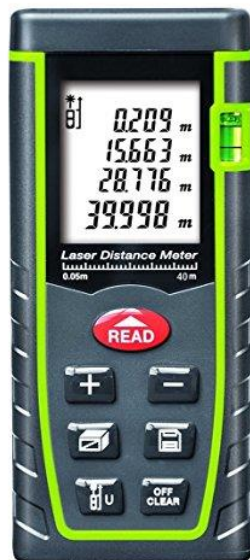

## **VISIT OUR STAND AND YOU CAN WIN!**

Protsurv Geo Centre South Africa a Level 3 B-BBEE Contributor in surveying and construction material testing equipment will be at the African Construction Expo 2019.