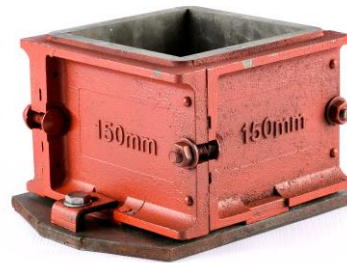

are located in Kempton Park (Gauteng).

We also offer on site calibration of concrete and soil testing equipment including Compression Testing Machines, scales and Nuclear Density Gauge.

Products : Auto levels, Leveling software, Theodolites, Total stations, RTK GPS, Compression Testing Machines , CBR Machines, Nuclear Density Gauges, DCP, etc.